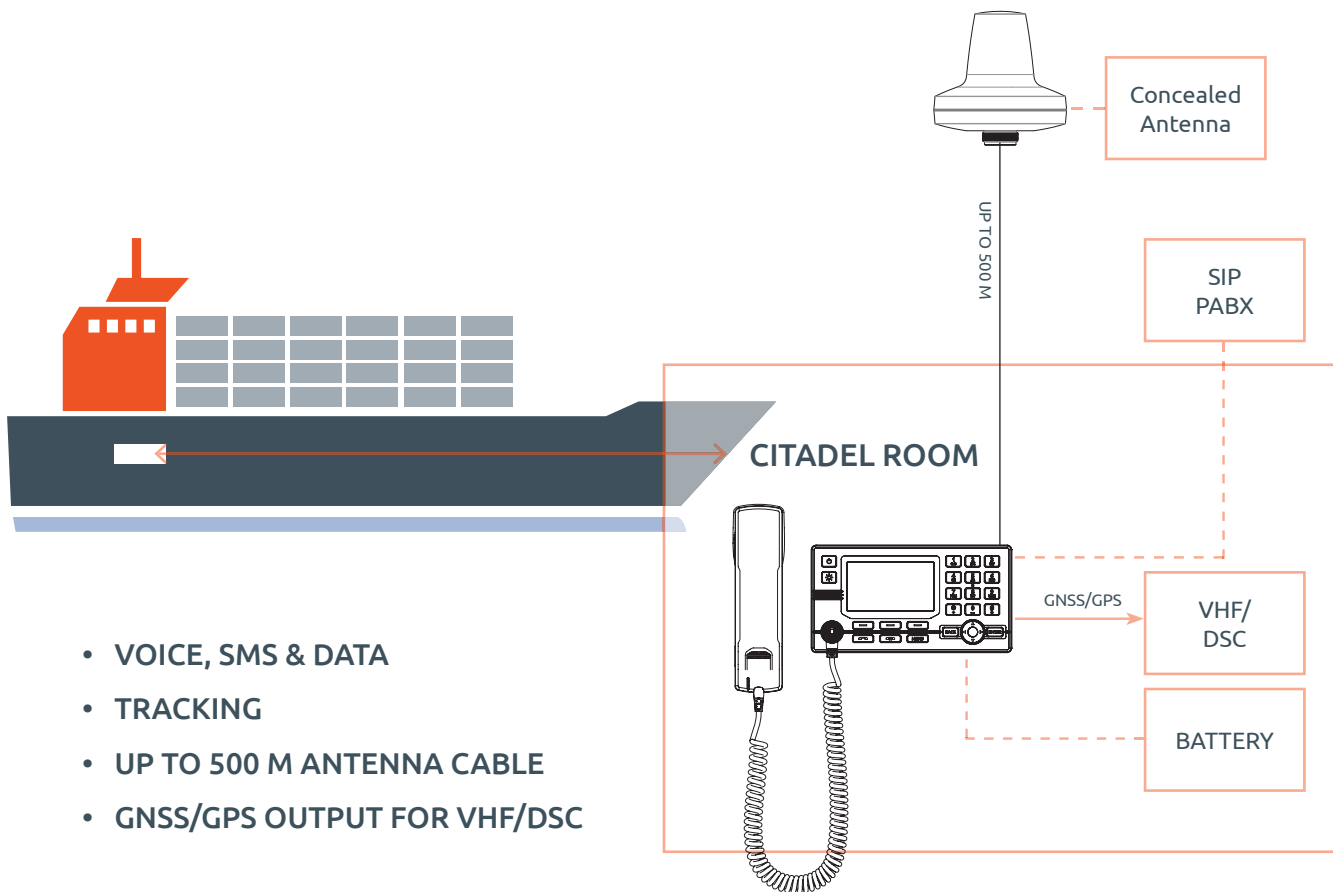

LT-3100 Citadel Solution

Pirate attacks around the world are still seen as a real threat to crews and vessels. As a consequence, more and more vessels are fitted with a citadel (safe room). Reliable communication is crucial in these situations.

The LT-3100 Satellite Communications System offers a solution combining voice, SMS, data and tracking in one terminal. The Antenna Unit can be installed up to 500 meters from the Control Unit making it possible to hide the antenna. Operating on the Iridium network, the LT-3100 system offers 100% global coverage.

- Voice, SMS & Data
- Tracking
- Up to 500 m antenna cable
- GNSS/GPS output to VHF/DSC
- Fullfills the ExxonMobile MESQAC E29 & E30 requirements
- Small antenna easy to hide

CITADEL SOLUTION

- VOICE, SMS & DATA
- TRACKING
- UP TO 500 M ANTENNA CABLE
- GNSS/GPS OUTPUT FOR VHF/DSC

OPTIONAL SOLUTION FOR LT-3100:

- SIP TELEPHONE/PABX FOR DAILY USAGE
- BATTERY
- CONCEALED ANTENNA

Complete Citadel communication cabinets and concealed antennas for the LT-3100 system are available in the market today. Some of these solutions include VHF/DSC and batteries.